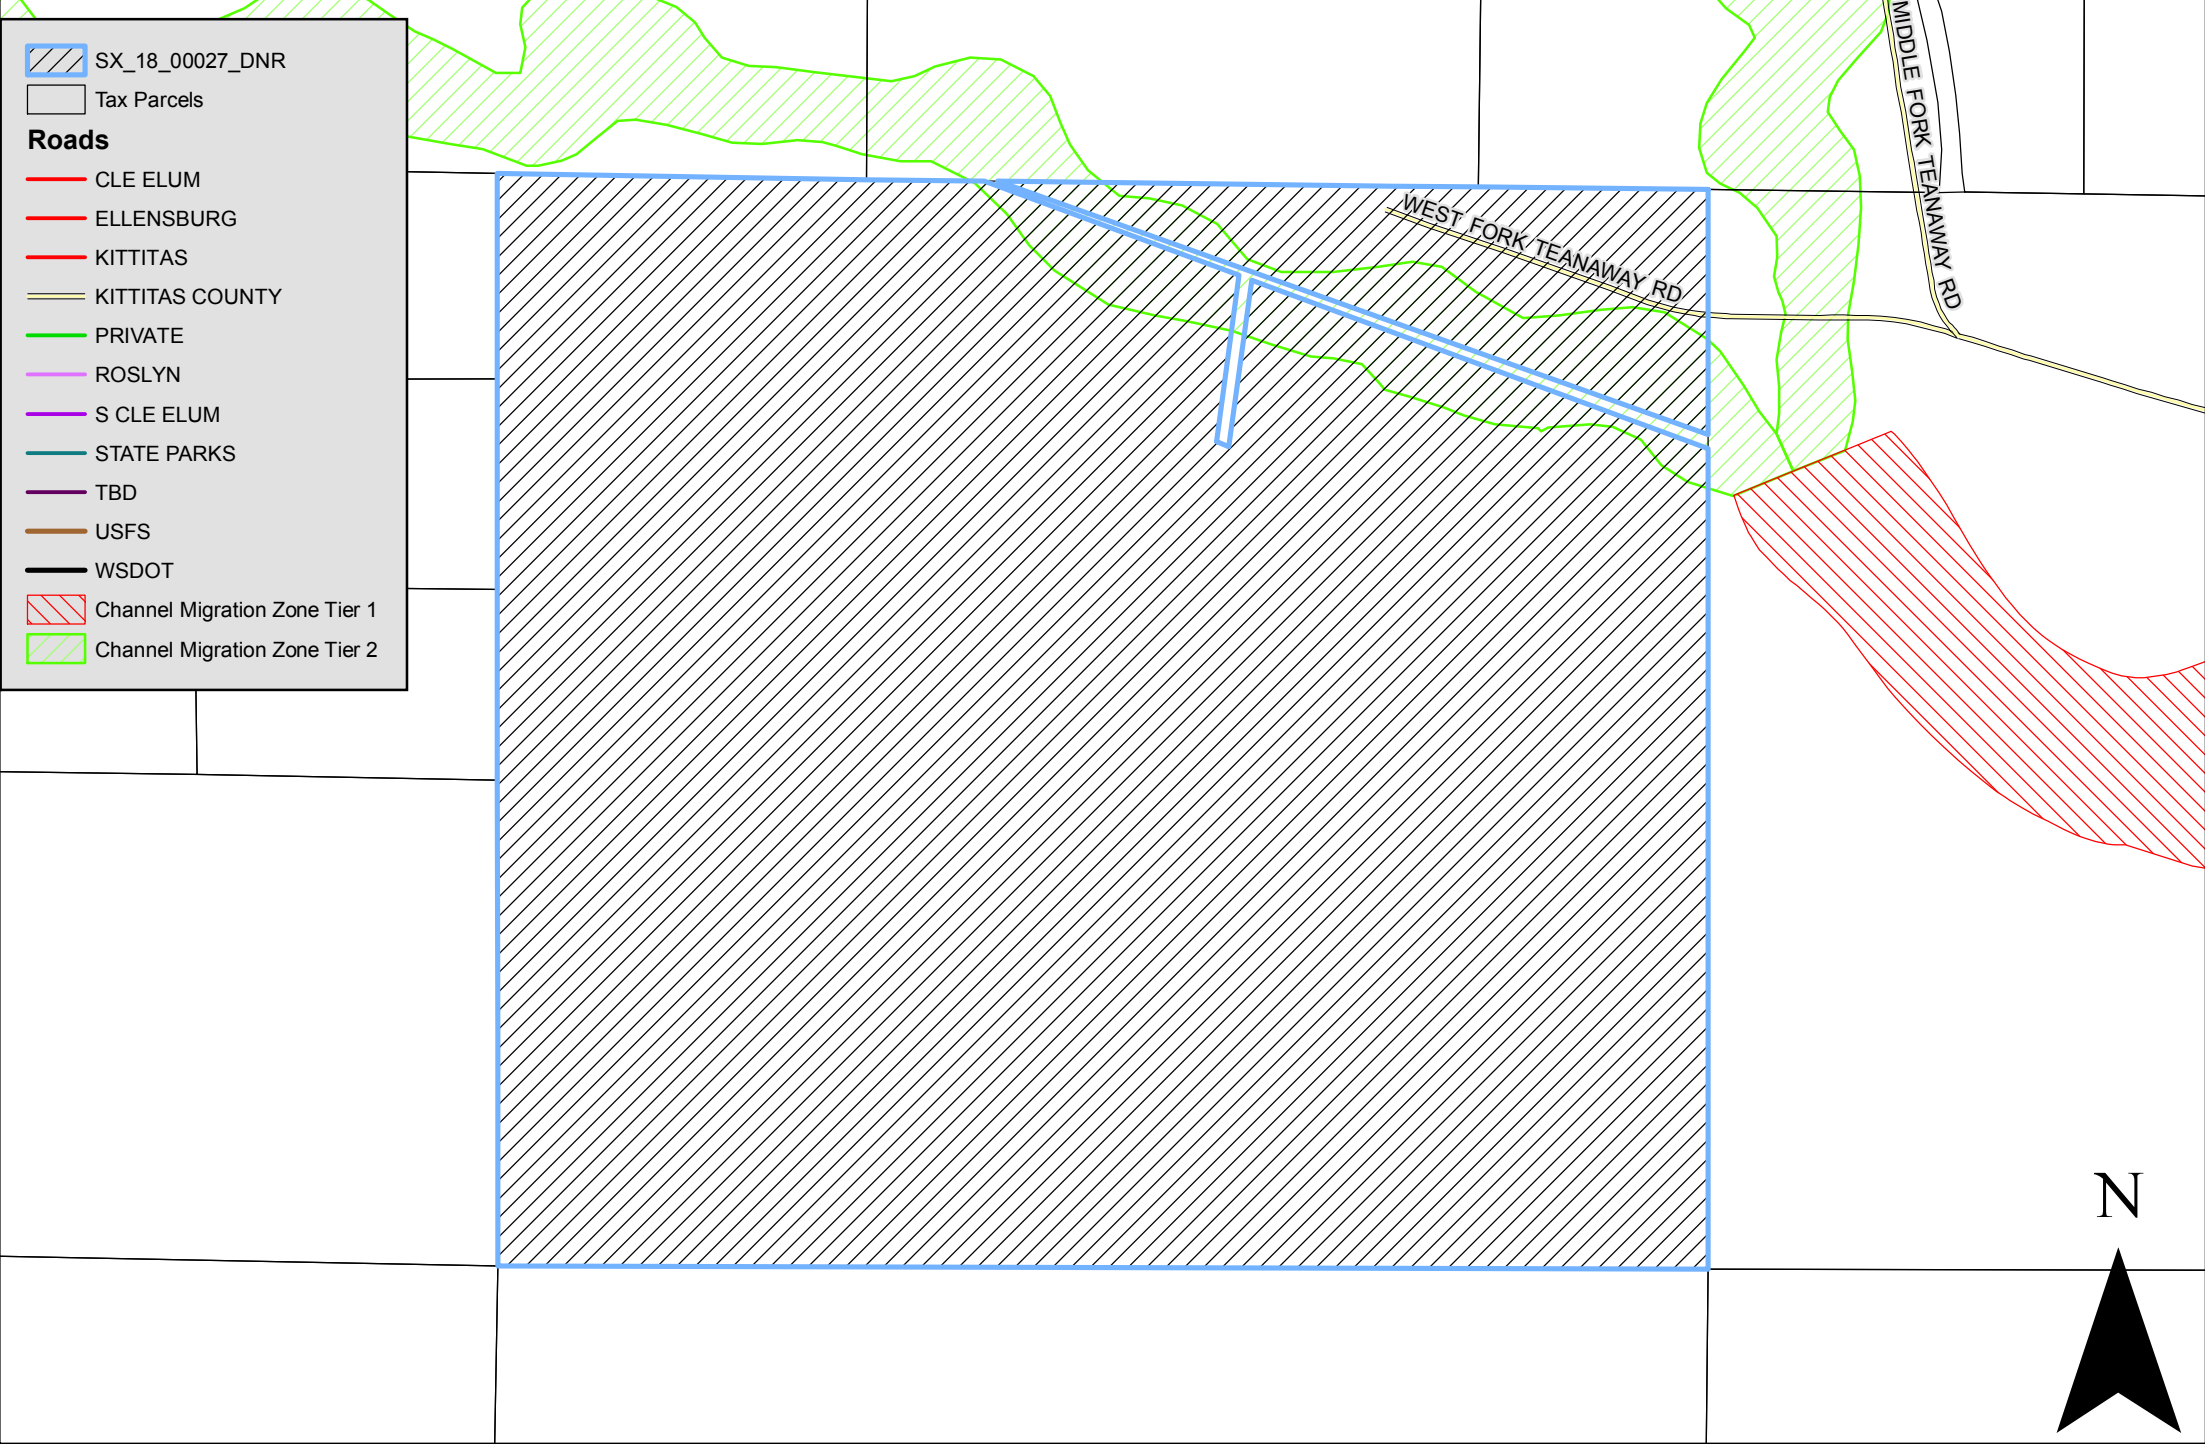

SX-18-00027 DNR

1:10,000

Channel Migration Zones